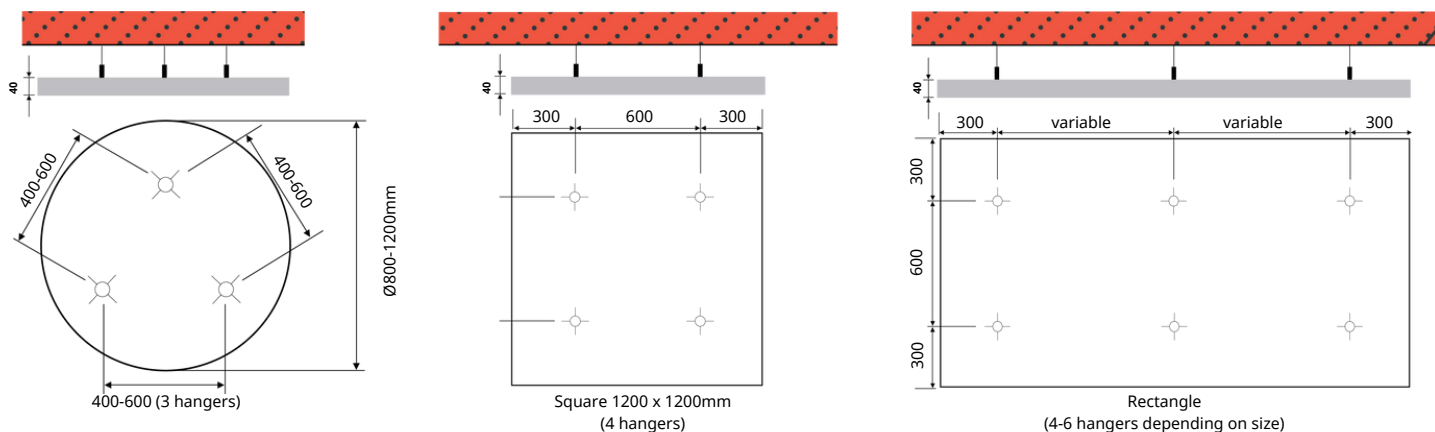

- 1200 x 600 x 40 (mm)
- 1200 x 900 x 40 (mm)
- 1200 x 1200 x 40 (mm)
- 1200 x 1500 x 40 (mm)
- 1200 x 1800 x 40 (mm)
- 1200 x 2100 x 40 (mm)
- 1200 x 2400 x 40 (mm)
- 600 x 2400 x 40 (mm)
- Ø 800 x 40 (mm)
- Ø 1200 x 40 (mm)

01732 928883

sales@silent-space.co.uk

Paris Farm,
Maidstone Road,
Hadlow, TN11 0LT

Installation

ADJUSTABLE WIRE HANGERS & SPIRAL FIXINGS

Installation for SilentRaft is quick and easy and can be completed with basic tools and appropriate fixings for your ceiling substrate. Rafts are simply suspended from wire hangers directly to the soffit or existing ceiling. Spiral hooks fit securely into the back side of the raft, and 1m adjustable wire hook fixings allow for perfect alignment.

Step 1

On the back side of the raft, mark out the locations for the supplied spring anchors. Apply pressure and screw in the fixings clockwise, allowing them to bite into the glass wool core of the panel. Generally 200-300mm in from the edge.