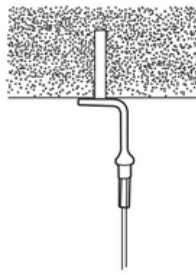

Step 1

On the back side of the raft, mark out the locations for the supplied spring anchors. Apply pressure and screw in the fixings clockwise, allowing them to bite into the glass wool core of the panel. Generally 200-300mm in from the edge.

Step 2

Mark out location on the ceiling where you will install the top eyelet fixings for the adjustable wires. Location should match where the springs have been installed on the raft itself.

01732 928883

sales@silent-space.co.uk

Paris Farm,
Maidstone Road,
Hadlow, TN11 0LT

Installation

ADJUSTABLE WIRE HANGERS & SPIRAL FIXINGS

Step 3

Install suitable fixings into your ceiling substrate and fix the 90 degree eyelet securely into the ceiling. Allow the wire and hanger to dangle freely at its full supplied length to allow for full adjustability.

*Wires are supplied at 1m length as standard, but available in longer lengths on request.

Step 4

Lift the raft into place, and clip the wire hangers onto the spiral fixings. Adjust wires up and down to get the raft into the desired position, and level. Once happy with the positioning, excess wire can be snipped off or just tucked up out of sight.