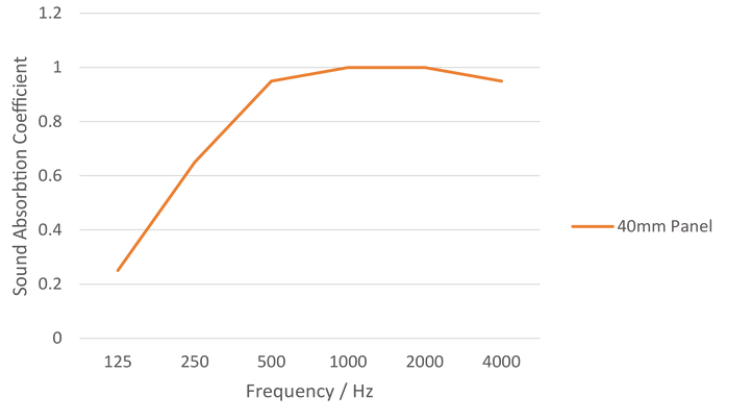

Product Specifications

Fire

SilentRaft core has been tested and offers Class O fire rating to BS476: Part 6. Reaction to fire classification: B-s1,d0 in accordance with EN 13501
Fabric facing complies with Class 1 to BS476: Part 7. Class O fabrics can be supplied on request.

Acoustic Performance

SilentRaft 40mm | Class A | NRC 0.95
BS EN ISO 345:2003

Cleaning

Refer to the chosen fabric cleaning instructions for detailed guides. Basic stains can be wiped off or removed using upholstery cleaner.

Weight

SilentRaft 40mm weighs 4.5kg/m²

SilentRaft has been tested for sports halls, games and multi-purpose use. Tested for safety against ball throwing and certified to DIN 18032-3: 1997-04

Product Dimensions

SilentRaft is available in several sizes, multiple shapes and can be custom made as per your requirements. For custom requests, get in contact with our sales team. Our standard sizes are below. Tolerance is +/- 3mm on all sizes.

- 1200 x 600 x 40 (mm)
- 1200 x 900 x 40 (mm)
- 1200 x 1200 x 40 (mm)
- 1200 x 1500 x 40 (mm)
- 1200 x 1800 x 40 (mm)
- 1200 x 2100 x 40 (mm)
- 1200 x 2400 x 40 (mm)
- 600 x 2400 x 40 (mm)
- Ø 800 x 40 (mm)
- Ø 1200 x 40 (mm)

01732 928883

sales@silent-space.co.uk

Paris Farm,
Maidstone Road,
Hadlow, TN11 0LT