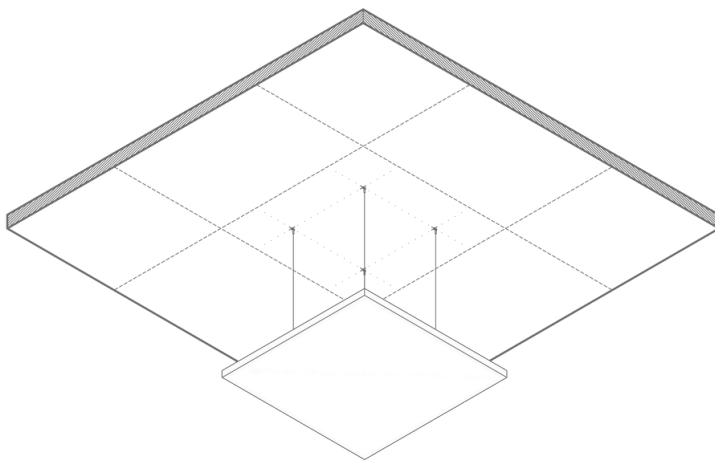

sales@silent-space.co.uk

Paris Farm,
Maidstone Road,
Hadlow, TN11 0LT

Installation

ADJUSTABLE WIRE HANGERS & SPIRAL FIXINGS

Step 3

Install suitable fixings into your ceiling substrate and fix the 90 degree eyelet securely into the ceiling. Allow the wire and hanger to dangle freely at its full supplied length to allow for full adjustability.

*Wires are supplied at 1m length as standard, but available in longer lengths on request.

Step 4

Lift the raft into place, and clip the wire hangers onto the spiral fixings. Adjust wires up and down to get the raft into the desired position, and level. Once happy with the positioning, excess wire can be snipped off or just tucked up out of sight.