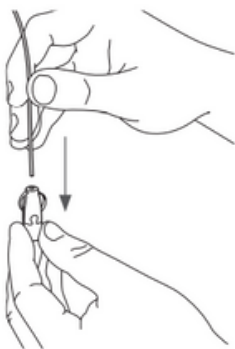

Step 1

On the back side of the raft, mark out the locations for the supplied spring anchors. Apply pressure and screw in the fixings clockwise, allowing them to bite into the glass wool core of the panel. Generally 200-300mm in from the edge.

Step 2

Mark out location on the ceiling where you will install the top eyelet fixings for the adjustable wires. Location should match where the springs have been installed on the raft itself.

01732 928883

sales@silent-space.co.uk

Paris Farm,
Maidstone Road,
Hadlow, TN11 0LT

Installation

ADJUSTABLE WIRE HANGERS & SPIRAL FIXINGS

Step 3

Install suitable fixings into your ceiling substrate and fix the 90 degree eyelet securely into the ceiling. Allow the wire and hanger to dangle freely at its full supplied length to allow for full adjustability.

*Wires are supplied at 1m length as standard, but available in longer lengths on request.

Step 4

Lift the raft into place, and clip the wire hangers onto the spiral fixings. Adjust wires up and down to get the raft into the desired position, and level. Once happy with the positioning, excess wire can be snipped off or just tucked up out of sight.