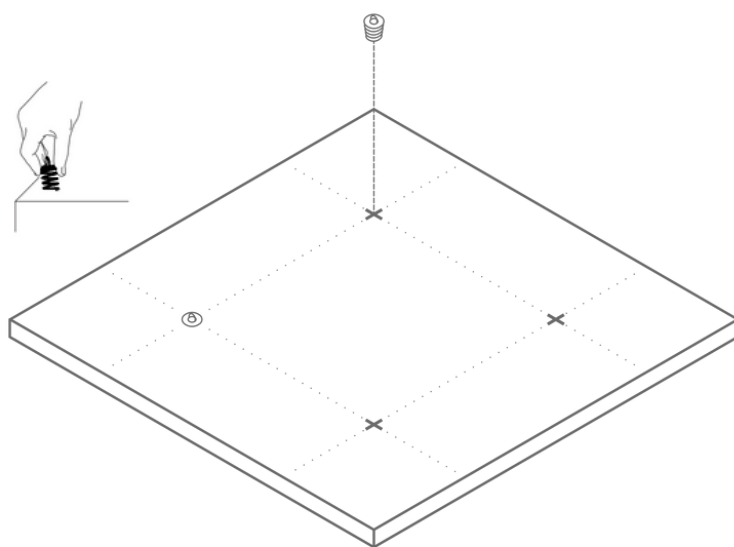

- 1200 x 600 x 40 (mm)
- 1200 x 900 x 40 (mm)
- 1200 x 1200 x 40 (mm)
- 1200 x 1500 x 40 (mm)
- 1200 x 1800 x 40 (mm)
- 1200 x 2100 x 40 (mm)
- 1200 x 2400 x 40 (mm)
- 600 x 2400 x 40 (mm)
- Ø 800 x 40 (mm)
- Ø 1200 x 40 (mm)

01732 928883

sales@silent-space.co.uk

Paris Farm,
Maidstone Road,
Hadlow, TN11 0LT

Installation

ADJUSTABLE WIRE HANGERS & SPIRAL FIXINGS

Installation for SilentRaft is quick and easy and can be completed with basic tools and appropriate fixings for your ceiling substrate. Rafts are simply suspended from wire hangers directly to the soffit or existing ceiling. Spiral hooks fit securely into the back side of the raft, and 1m adjustable wire hook fixings allow for perfect alignment.

Step 1

On the back side of the raft, mark out the locations for the supplied spring anchors. Apply pressure and screw in the fixings clockwise, allowing them to bite into the glass wool core of the panel. Generally 200-300mm in from the edge.