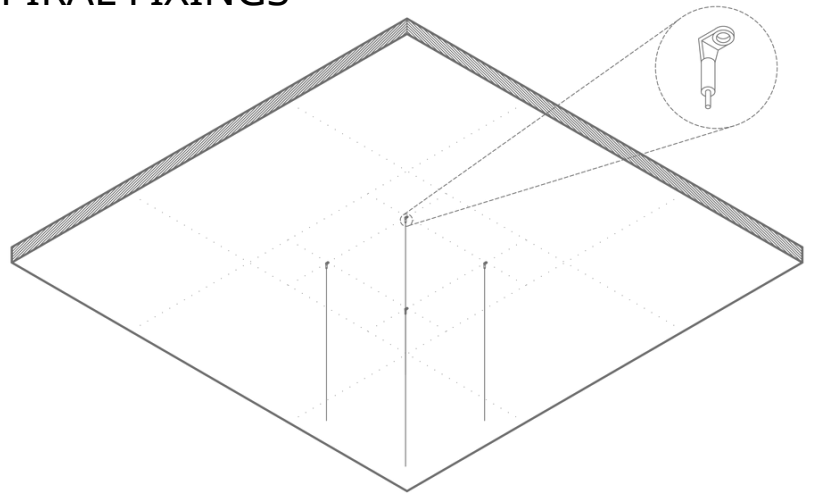

sales@silent-space.co.uk

Paris Farm,
Maidstone Road,
Hadlow, TN11 0LT

Installation

ADJUSTABLE WIRE HANGERS & SPIRAL FIXINGS

Step 3

Install suitable fixings into your ceiling substrate and fix the 90 degree eyelet securely into the ceiling. Allow the wire and hanger to dangle freely at its full supplied length to allow for full adjustability.

*Wires are supplied at 1m length as standard, but available in longer lengths on request.

Step 4

Lift the raft into place, and clip the wire hangers onto the spiral fixings. Adjust wires up and down to get the raft into the desired position, and level. Once happy with the positioning, excess wire can be snipped off or just tucked up out of sight.