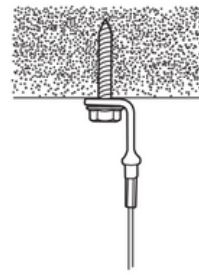

Step 1

On the back side of the raft, mark out the locations for the supplied spring anchors. Apply pressure and screw in the fixings clockwise, allowing them to bite into the glass wool core of the panel. Generally 200-300mm in from the edge.

Step 2

Mark out location on the ceiling where you will install the top eyelet fixings for the adjustable wires. Location should match where the springs have been installed on the raft itself.

01732 928883

sales@silent-space.co.uk

Paris Farm,
Maidstone Road,
Hadlow, TN11 0LT

Installation

ADJUSTABLE WIRE HANGERS & SPIRAL FIXINGS

Step 3

Install suitable fixings into your ceiling substrate and fix the 90 degree eyelet securely into the ceiling. Allow the wire and hanger to dangle freely at its full supplied length to allow for full adjustability.

*Wires are supplied at 1m length as standard, but available in longer lengths on request.

Step 4

Lift the raft into place, and clip the wire hangers onto the spiral fixings. Adjust wires up and down to get the raft into the desired position, and level. Once happy with the positioning, excess wire can be snipped off or just tucked up out of sight.