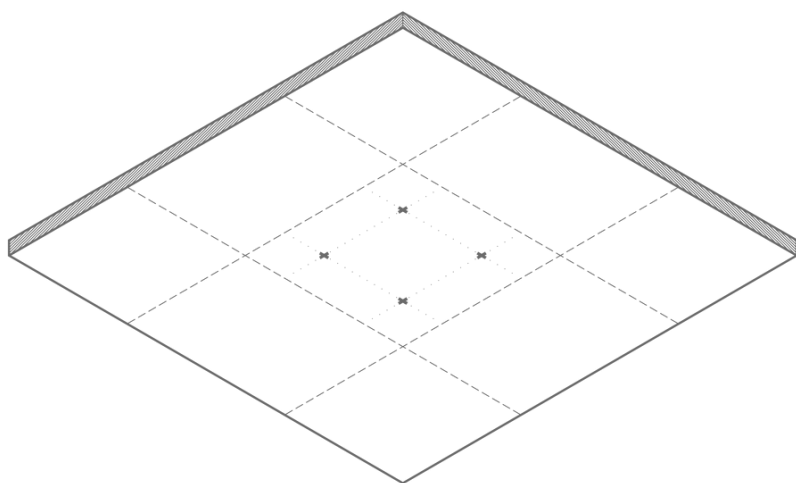

Step 2

Mark out location on the ceiling where you will install the top eyelet fixings for the adjustable wires. Location should match where the springs have been installed on the raft itself.

01732 928883

sales@silent-space.co.uk

Paris Farm,
Maidstone Road,
Hadlow, TN11 0LT